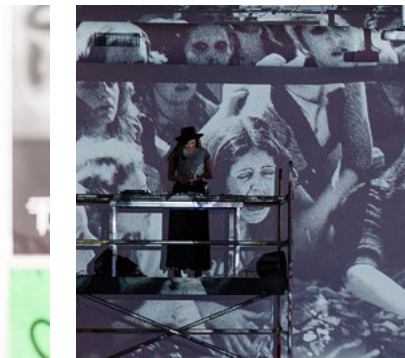

EVENT STYLING