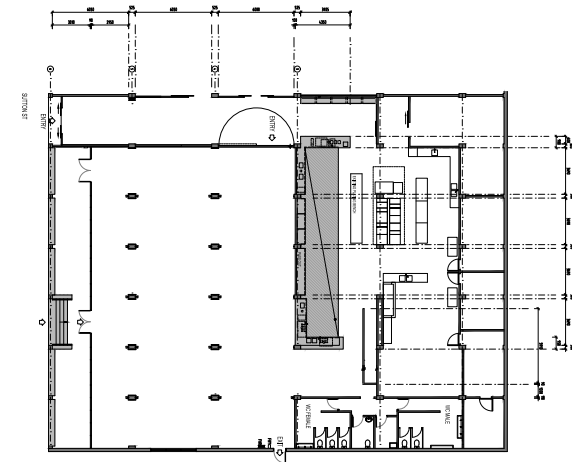

BOOK NOW

END OF YEAR PARTY PACKAGE

LANEWAYS OF
MELBOURNE

EVENT STYLING

THE VENUE

THE WOOLSTORE + CO.

Address 64 Sutton Street, North Melbourne

Capacity Seated 250 / Standing 500